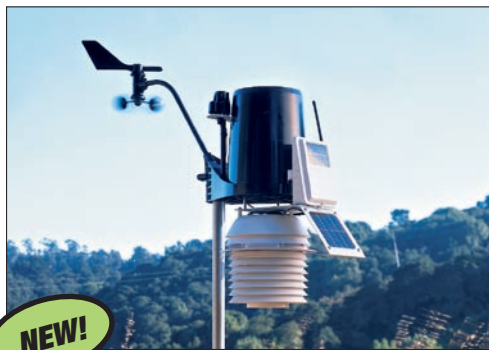

NEW!

Vantage Pro2 Plus™ with 24-Hour Fan-Aspirated Radiation Shield
Vantage Pro Plus

fan aspirated radiation shield가

6163 Wireless Vantage Pro2Plus with 24-Hour Fan-Aspirated Radiation Shield